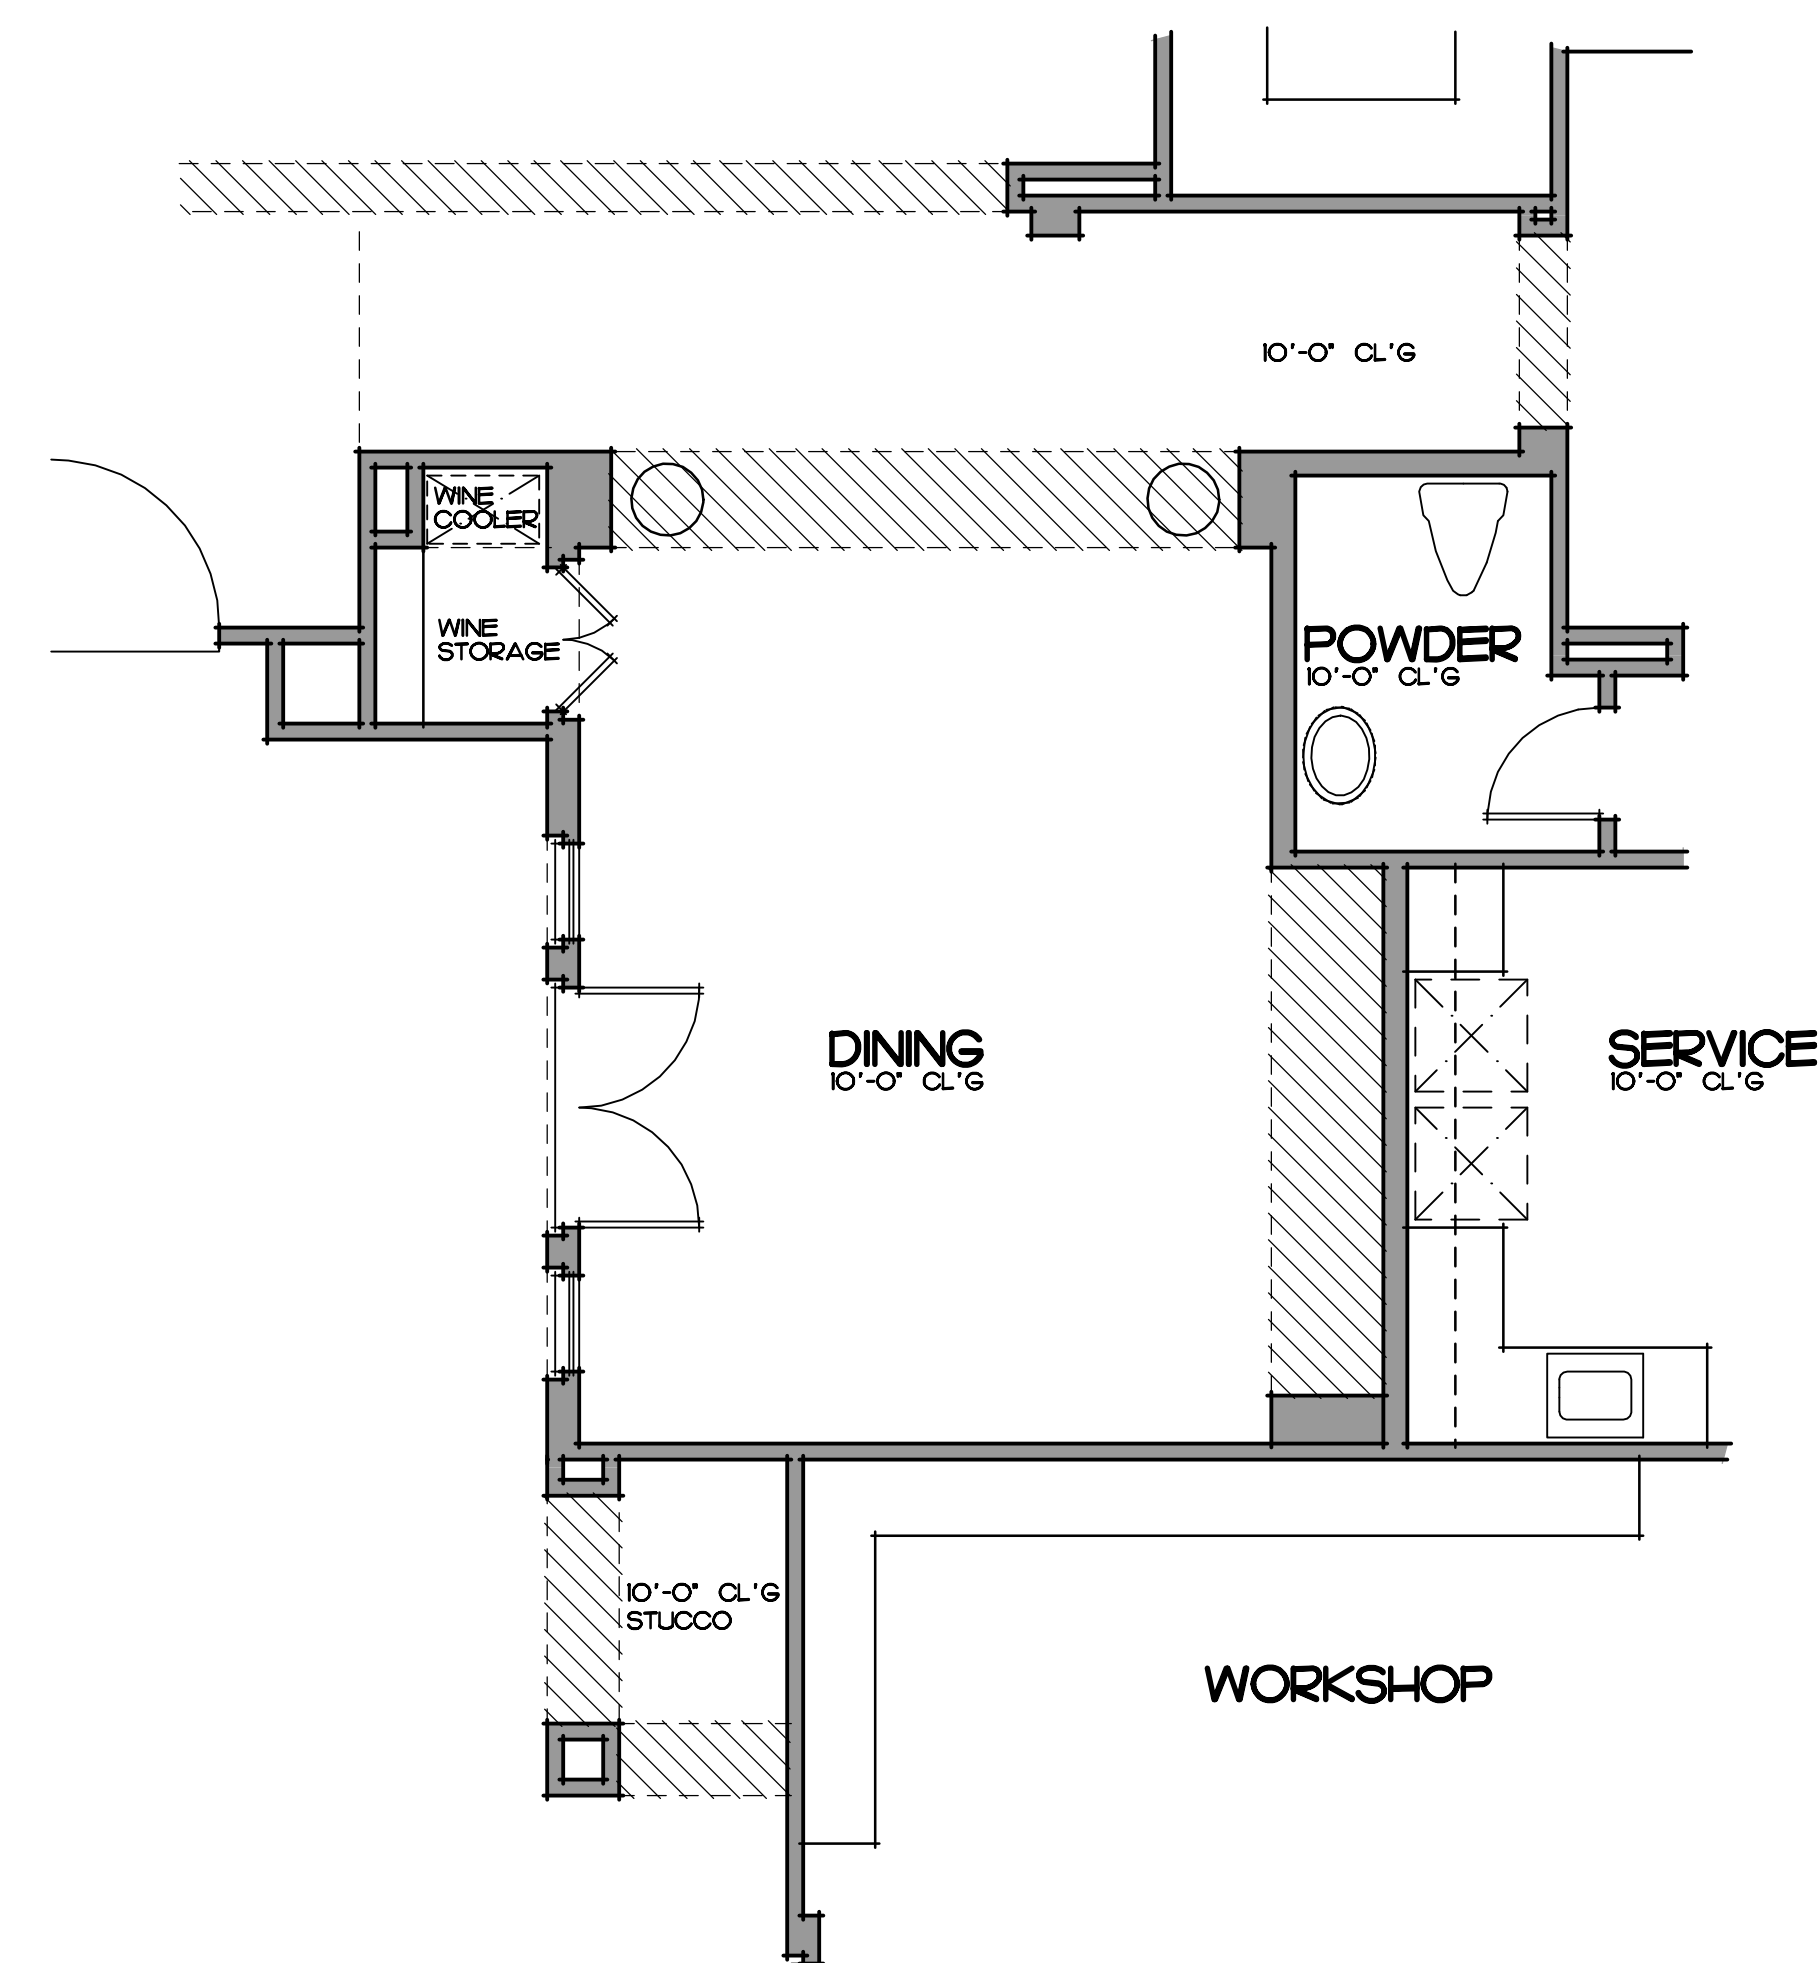

OPT. FALSE BEAMS • LIV. & DIN.

OPT. FALSE BEAMS • FAM. & NOOK

OPTIONAL DINING ROOM

OPT. FALSE BEAMS • HALL

FLOOR PLAN

SQUARE FOOTAGE

FLOOR AREA ¹	4981 SQ. FT.
TOTAL HOUSE ¹	4981 SQ. FT.
LOGGIA ¹	825 SQ. FT.
GARAGES ²	1251 SQ. FT.

SCALE: 1/4" = 1'-0"