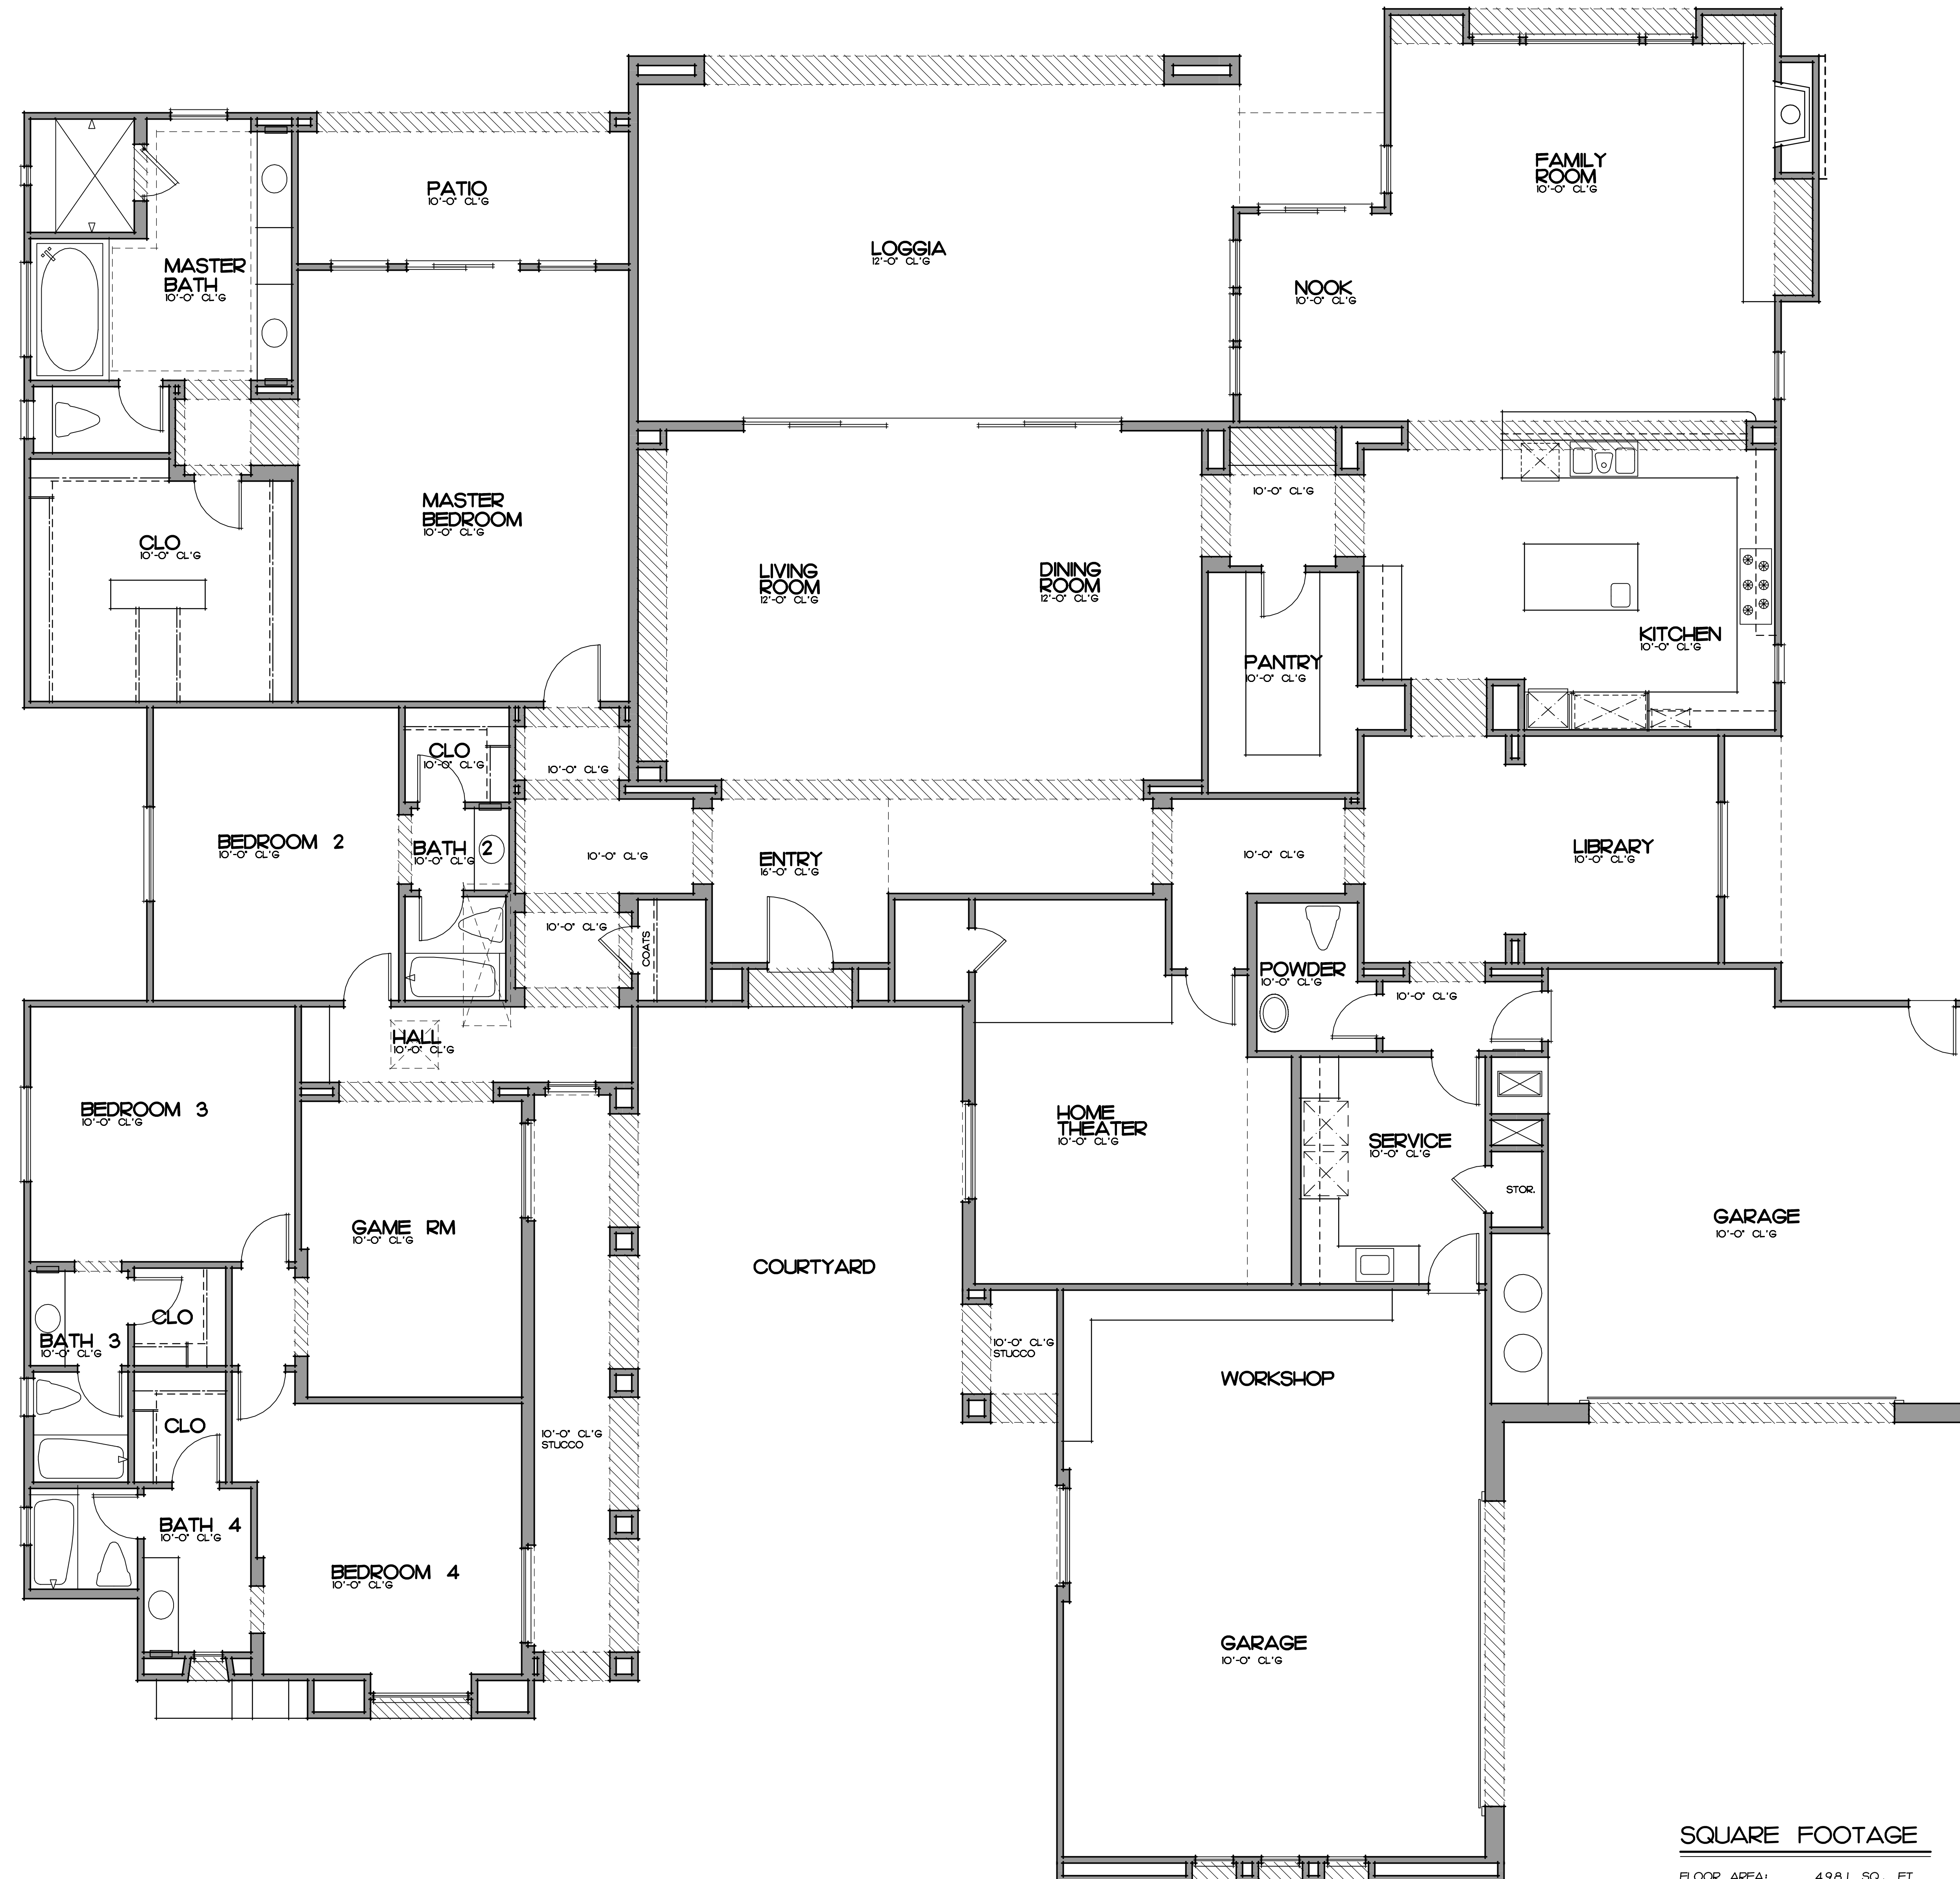

OPT. FALSE BEAMS • LIV. & DIN.

OPT. FALSE BEAMS • FAM. & NOOK

OPTIONAL DINING ROOM

OPT. FALSE BEAMS • HALL

FLOOR PLAN

SQUARE FOOTAGE

FLOOR AREA ¹	4981 SQ. FT.
TOTAL HOUSE ¹	4981 SQ. FT.
LOGGIA ¹	825 SQ. FT.
GARAGES ²	1251 SQ. FT.

SCALE: 1/4" = 1'-0"