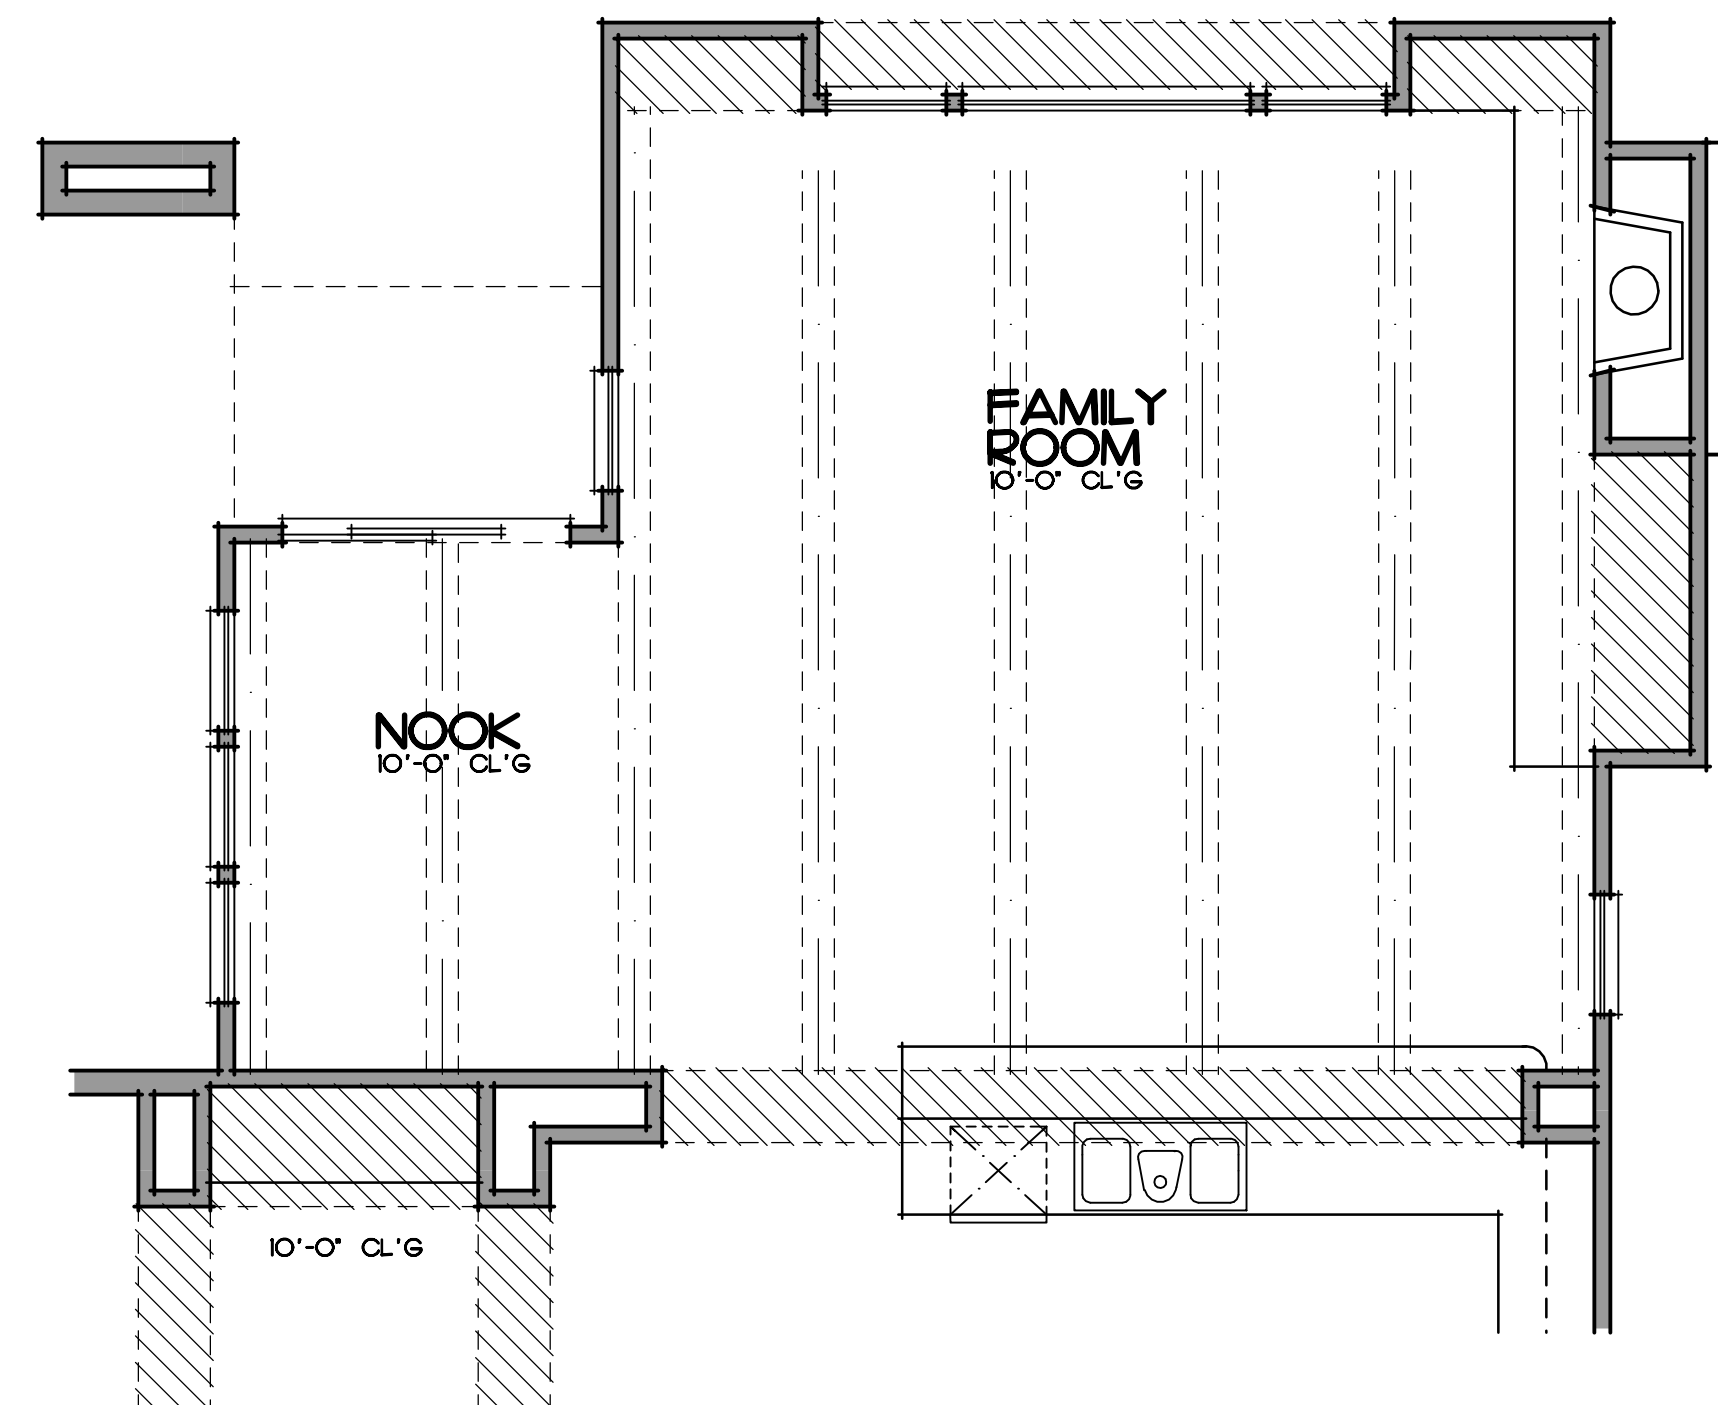

OPT. FALSE BEAMS • LIV. & DIN.

OPT. FALSE BEAMS • FAM. & NOOK

OPTIONAL DINING ROOM

OPT. FALSE BEAMS • HALL

FLOOR PLAN

SQUARE FOOTAGE

FLOOR AREA ¹	4981 SQ. FT.
TOTAL HOUSE ¹	4981 SQ. FT.
LOGGIA ¹	825 SQ. FT.
GARAGES ²	1251 SQ. FT.

SCALE: 1/4" = 1'-0"