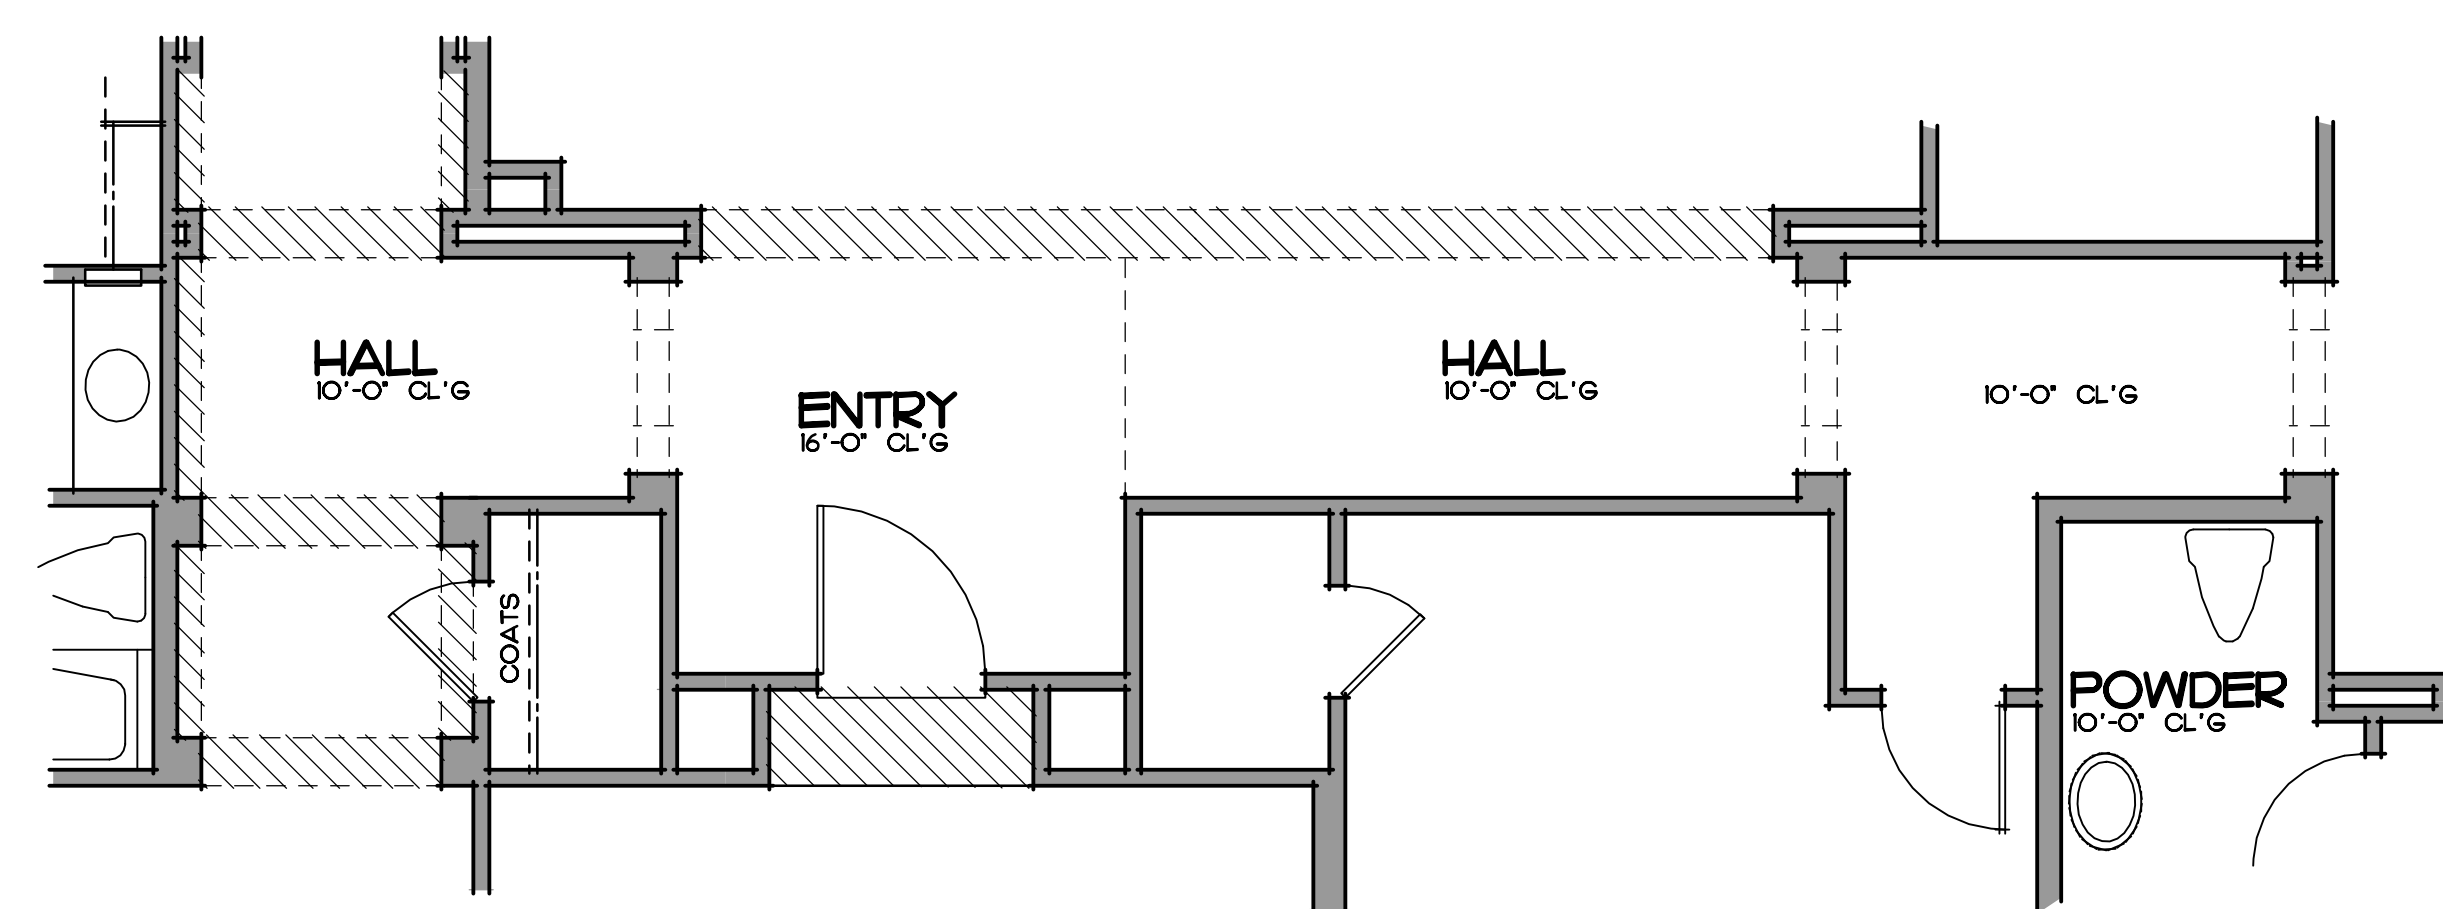

OPT. FALSE BEAMS • LIV. & DIN.

OPT. FALSE BEAMS • FAM. & NOOK

OPTIONAL DINING ROOM

OPT. FALSE BEAMS • HALL

FLOOR PLAN

SQUARE FOOTAGE

FLOOR AREA ¹	4981 SQ. FT.
TOTAL HOUSE ¹	4981 SQ. FT.
LOGGIA ¹	825 SQ. FT.
GARAGES ²	1251 SQ. FT.

SCALE: 1/4" = 1'-0"